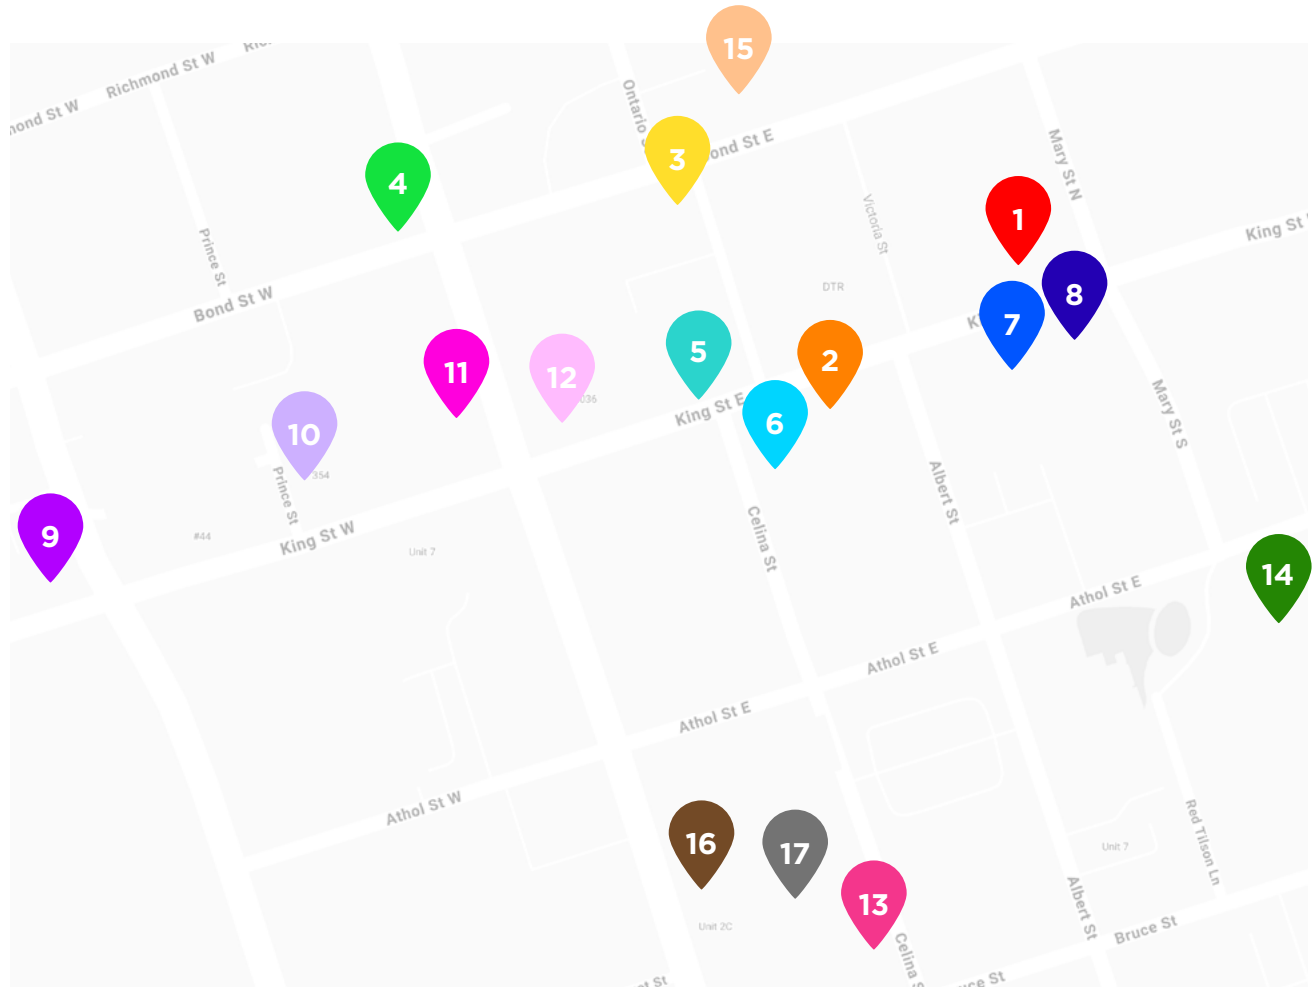

DRT routes that stop near the downtown campus buildings include 900 PULSE-Highway 2, 901 PULSE-Simcoe, and 902. Students can access their digital UPASS through the Presto E-tickets app, and can see real-time schedules and arrival times through **Moovit**.*

Download the Moovit app* to see real-time schedules and arrival times for the routes below! *Not affiliated with the OTSU.

**The OTSU is not affiliated with the Moovit App*

Post-secondary students get a 40% discount on GO Transit networks. See the **GoTransitTV video** on how to save.

1. **Charles Hall**
2. **Regent Theatre**
3. **Bordessa Hall**
4. **Municipal Parkade 3**
5. **Municipal Lot 4**
6. **Municipal Lot 16**
7. **71 Bruce Street Lot**

NEARBY HOTSPOTS

Food

- 1 Market at 70
- 2 TRUEDAN
- 3 Poke & Pocket
- 4 Bollywood Tacos
- 5 Kenzo Ramen
- 6 Pizzamunno
- 7 Smoke's Poutinerie
- 8 My Roti Place